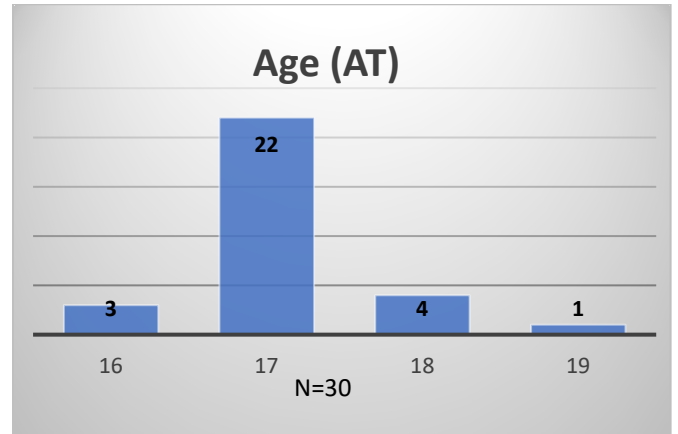

Daily Data Dashboard – September 25, 2023
Demographics for JTDC Population
Monday Morning Midnight Count

Total # of probation Involved youth¹: 1,294

¹ Probation Active: Any youth who is pending sentencing with an active social history, has been formally placed on probation or supervision with Cook County Juvenile Probation on the date of the report.

*Age, Gender and Race for Criminal Court population (N=1) is not represented in this report.

Data sources: cFive Supervisor – Probation Population and RMIS – JTDC Population

Daily Data Dashboard – September 25, 2023
Demographics for JTDC Population
Monday Morning Midnight Count