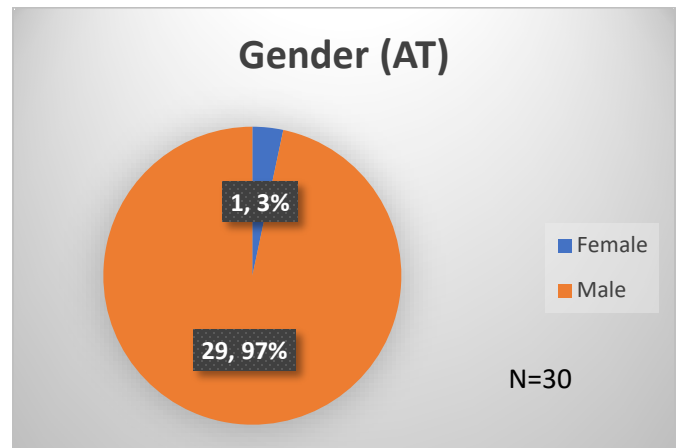

Daily Data Dashboard – September 25, 2023
Demographics for JTDC Population
Monday Morning Midnight Count

Total # of probation Involved youth¹: 1,294

¹ Probation Active: Any youth who is pending sentencing with an active social history, has been formally placed on probation or supervision with Cook County Juvenile Probation on the date of the report.

*Age, Gender and Race for Criminal Court population (N=1) is not represented in this report.

Data sources: cFive Supervisor – Probation Population and RMIS – JTDC Population

Daily Data Dashboard – September 25, 2023
Demographics for JTDC Population
Monday Morning Midnight Count