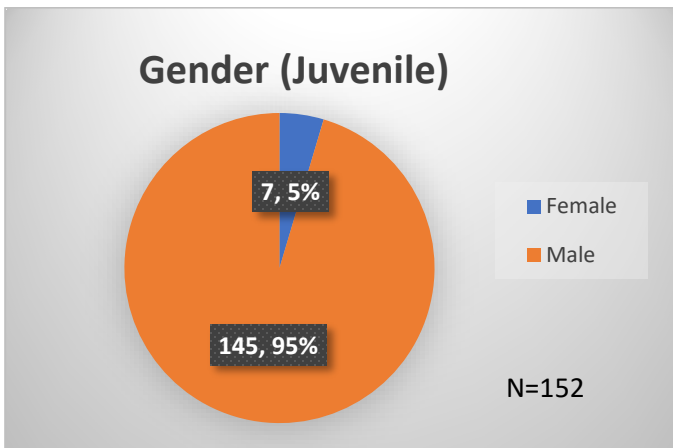

Daily Data Dashboard – September 25, 2023
Demographics for JTDC Population
Monday Morning Midnight Count

Total # of probation Involved youth¹: 1,294

¹ Probation Active: Any youth who is pending sentencing with an active social history, has been formally placed on probation or supervision with Cook County Juvenile Probation on the date of the report.

*Age, Gender and Race for Criminal Court population (N=1) is not represented in this report.

Data sources: cFive Supervisor – Probation Population and RMIS – JTDC Population

Daily Data Dashboard – September 25, 2023
Demographics for JTDC Population
Monday Morning Midnight Count