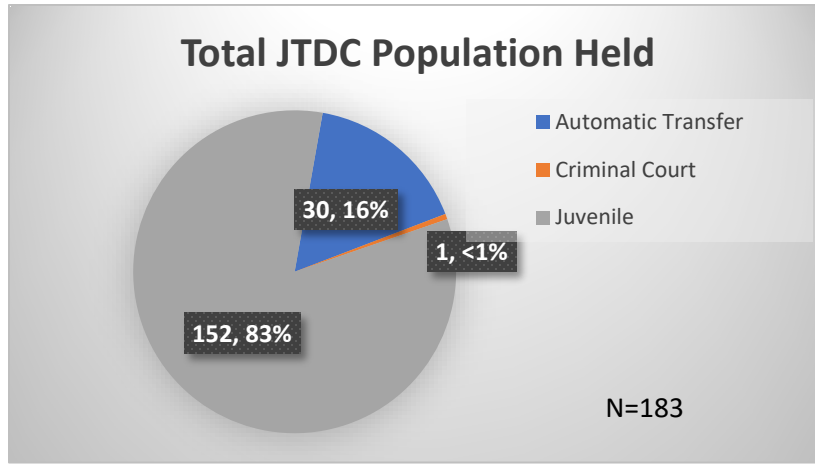

Daily Data Dashboard – September 25, 2023
Demographics for JTDC Population
Monday Morning Midnight Count

Total # of probation Involved youth¹: 1,294

¹ Probation Active: Any youth who is pending sentencing with an active social history, has been formally placed on probation or supervision with Cook County Juvenile Probation on the date of the report.

*Age, Gender and Race for Criminal Court population (N=1) is not represented in this report.

Data sources: cFive Supervisor – Probation Population and RMIS – JTDC Population

Daily Data Dashboard – September 25, 2023
Demographics for JTDC Population
Monday Morning Midnight Count