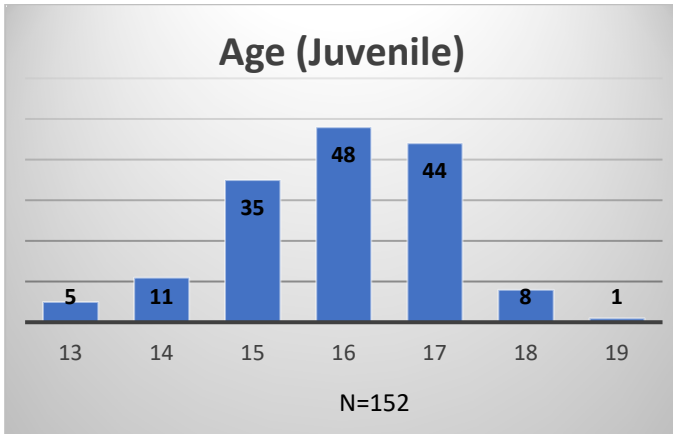

Daily Data Dashboard – September 25, 2023
Demographics for JTDC Population
Monday Morning Midnight Count

Total # of probation Involved youth¹: 1,294

¹ Probation Active: Any youth who is pending sentencing with an active social history, has been formally placed on probation or supervision with Cook County Juvenile Probation on the date of the report.

*Age, Gender and Race for Criminal Court population (N=1) is not represented in this report.

Data sources: cFive Supervisor – Probation Population and RMIS – JTDC Population

Daily Data Dashboard – September 25, 2023
Demographics for JTDC Population
Monday Morning Midnight Count